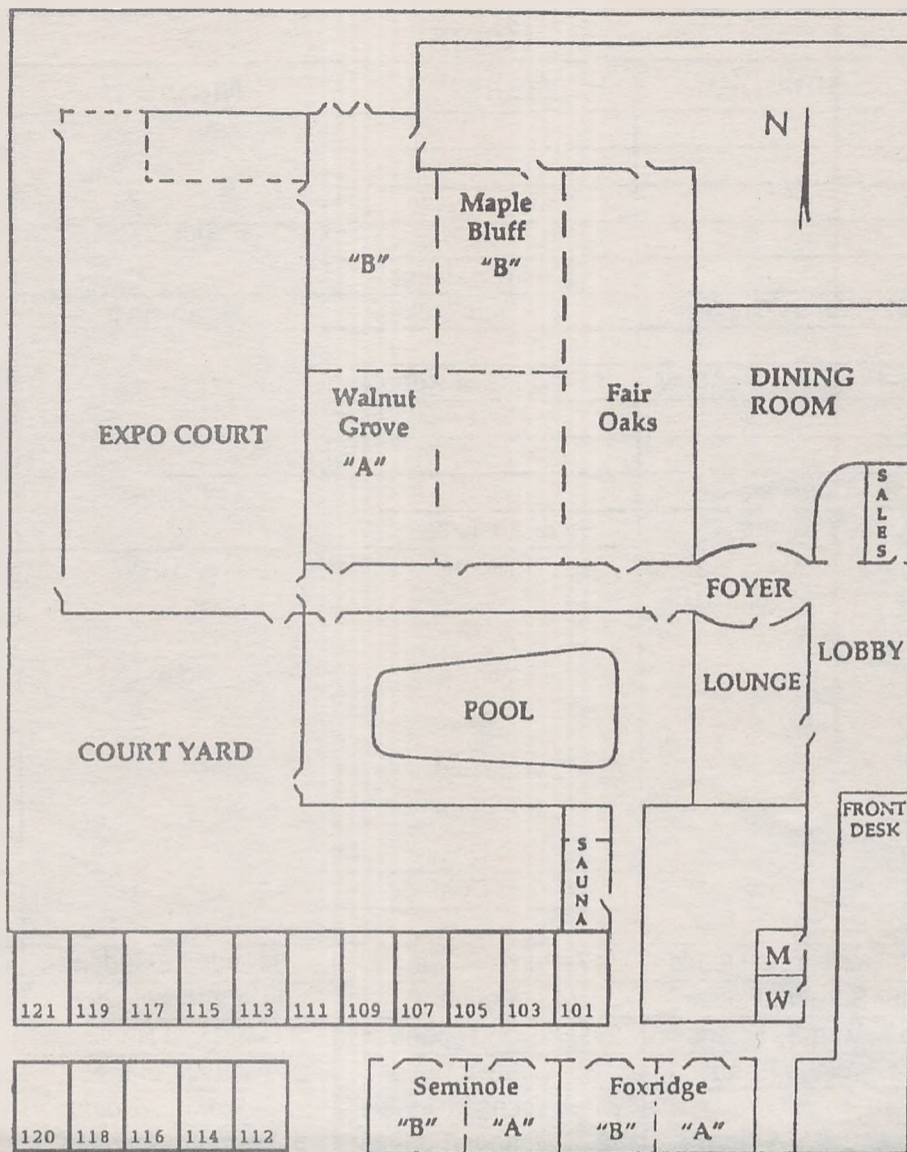

* Note: Masquerade Pre-Judging is at 3:00. Masquerade will take place at 3:30. Masquerade participants must report to Fair Oaks by 3:15.

Panels with feminist content are in italic type.

Remember to check the Mad Moose Gazette for late-breaking changes!

This program is brought to you by Michael & Tracy Shannon, who plead the fifth.

Wiscon 15 Hours

Activity/ Room	Friday	Saturday	Sunday
Registration (Main Lobby)	noon-10pm	8am-4pm	10am-11am
Art Show (Walnut Grove B)	noon-3pm (set up) 3pm-6pm	9am-5:30pm	10am-1pm
Dealers Room (Expo Court)	noon-1pm (set up) 1pm-6pm	10am-6pm	10am-3pm
Con Suite (Foxridge/103)	9pm-3am	9am-3am	9am-3pm
Fan Lounge (121)	3pm-?	3pm-?	10am-noon